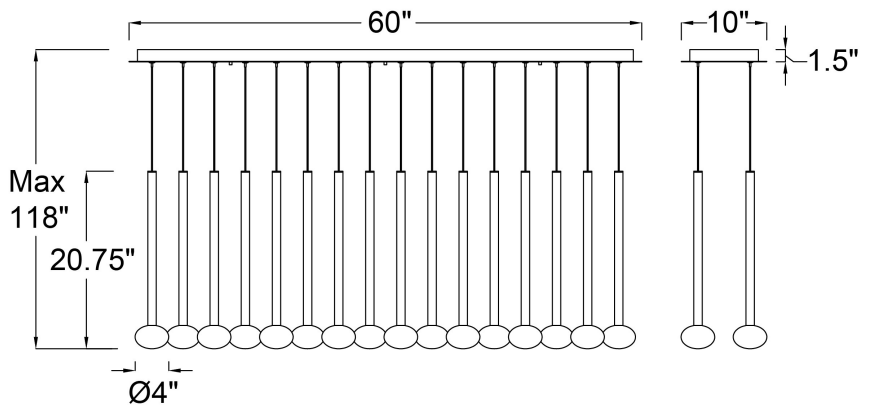

Soffio, 16 Light Linear LED Chandelier, Plated Brushed Gold

Specifications:

Model#: 12146-07
 Finish: Plated Brushed Gold
 Glass/Shade: Clear Ribbed Glass
 Material: Metal, Aluminum, Glass
 Dimension: 60" L x 10" W x 20.75" H
 Lamping: LED
 Wattage: 40W
 Voltage: 120-277V
 Color Temperature: 3000K
 CRI: 90
 Delivered Lumen: 1010Lm
 Dimmable: Yes
 Location: Dry
 Max. Hanging Height: 118"
 Canopy Dimension: 60" L x 10" W
 Product Weight: 37 lbs.